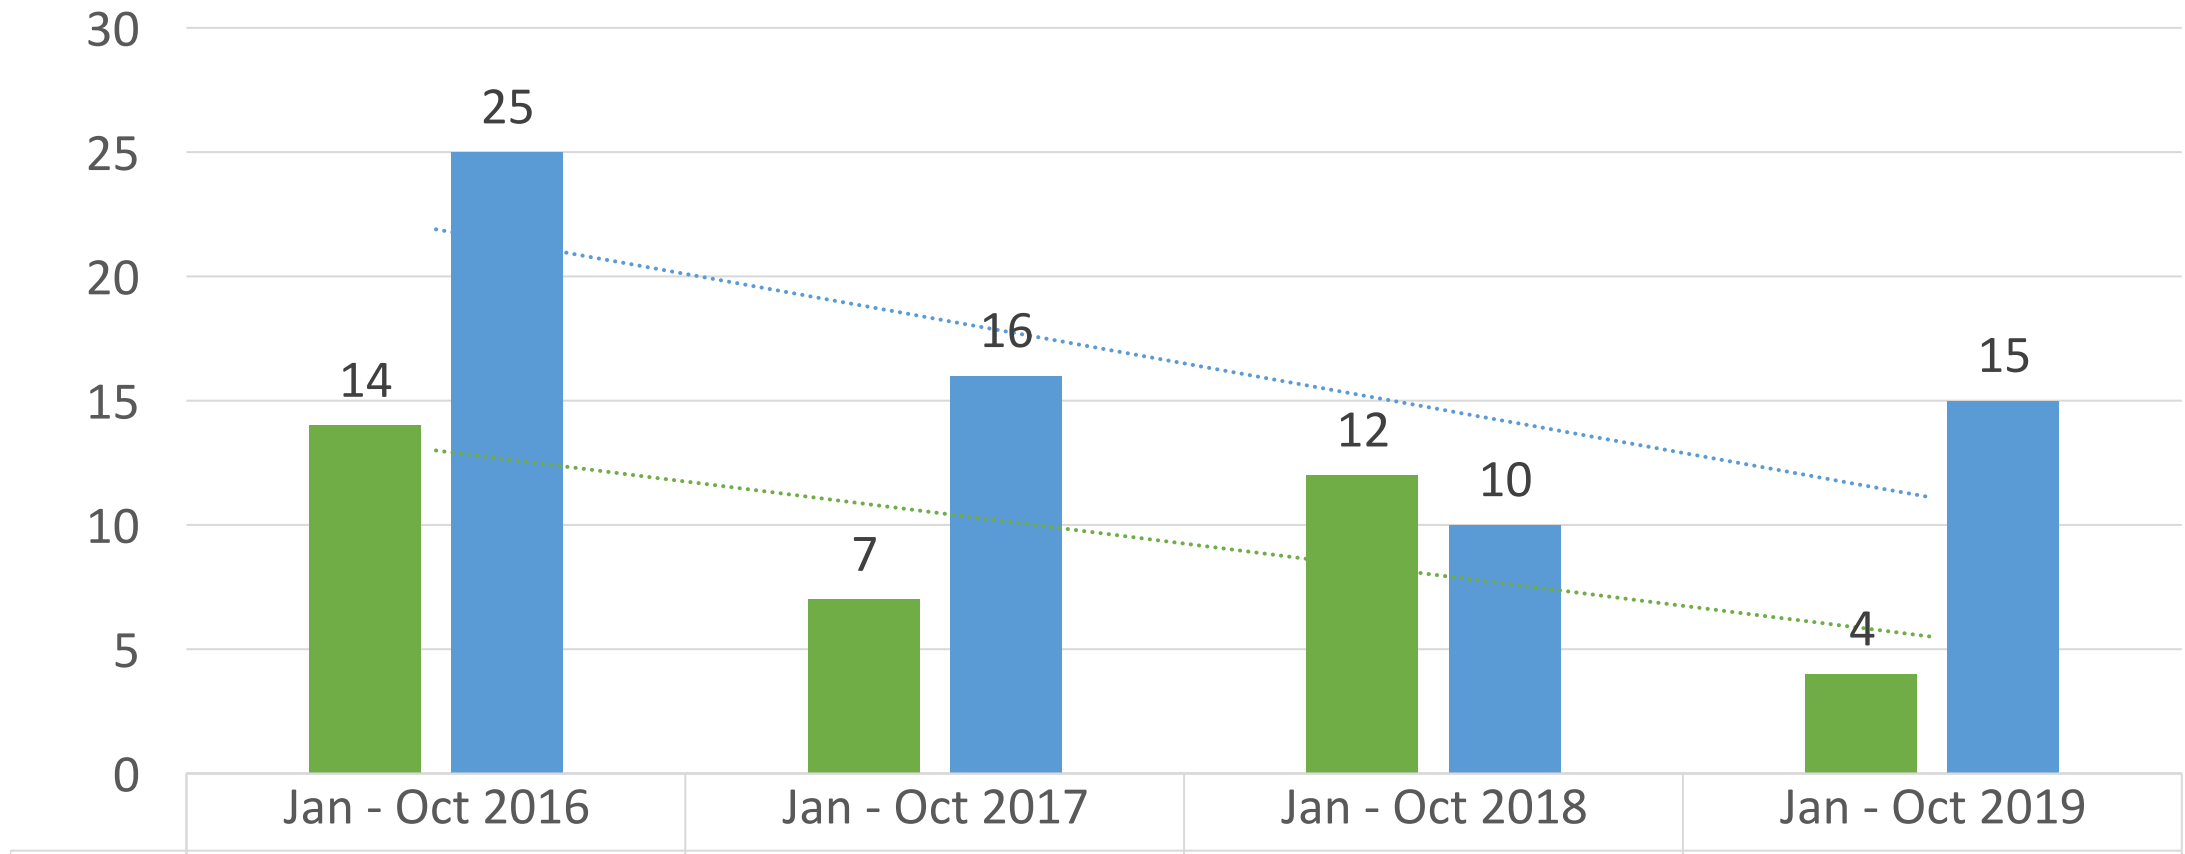

Shooting Incidents in Target Areas

Persons Shot (BCU areas), Jan to Oct by year

Homicides (BCU areas), Jan to Oct by year

Mediations, Jan to Oct by Year

	Jan - Oct 2016	Jan - Oct 2017	Jan - Oct 2018	Jan - Oct 2019
■ 1301	0	20	139	125
■ 1400	0	20	49	56
■ Outside of TA	0	2	24	23