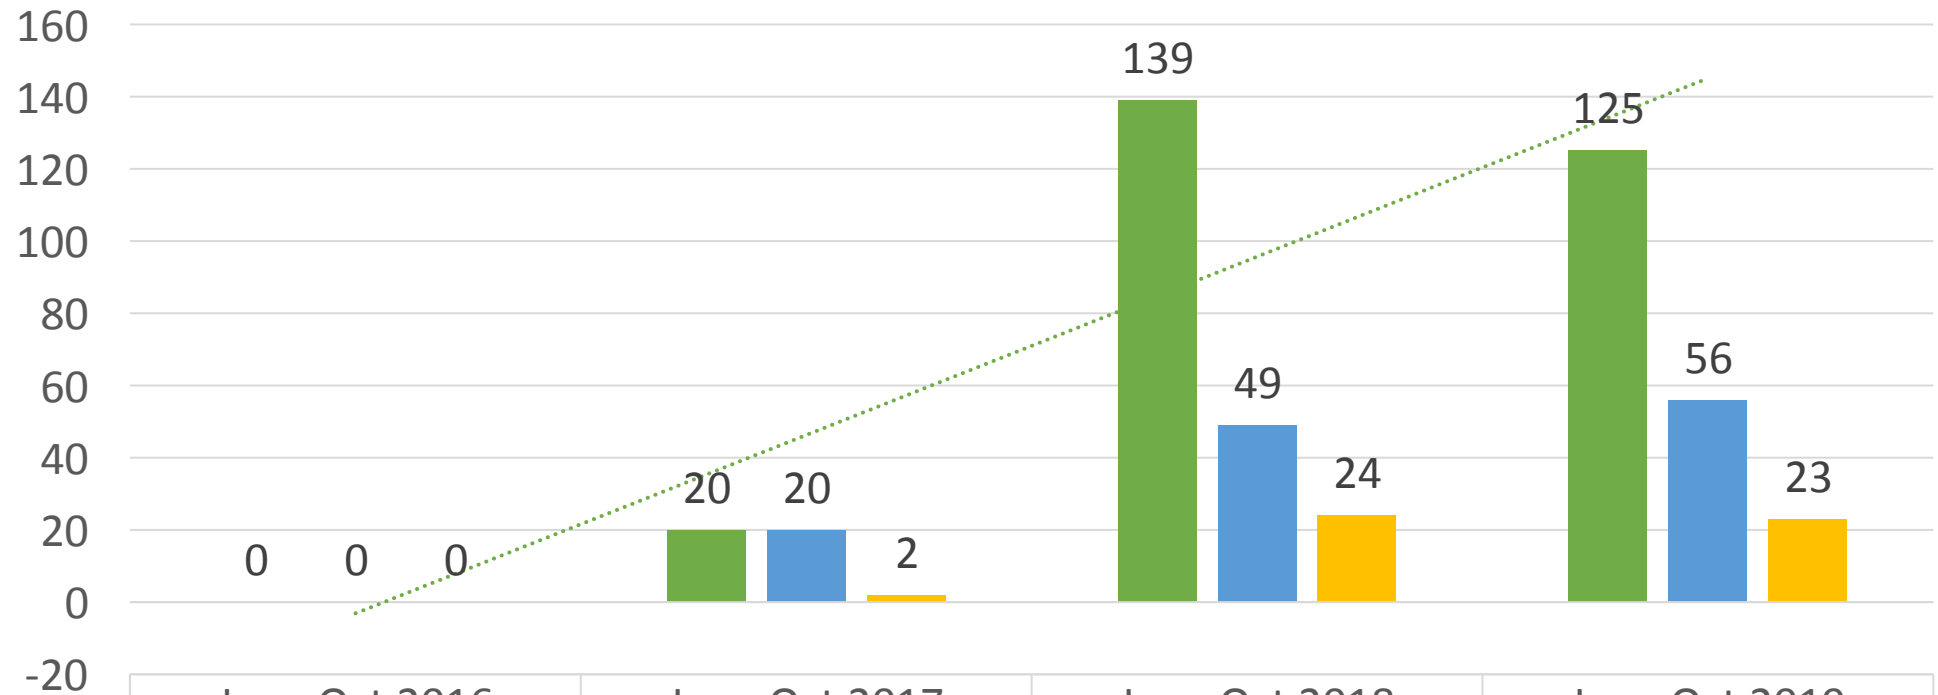

Shooting Incidents in Target Areas

Persons Shot (BCU areas), Jan to Oct by year

Homicides (BCU areas), Jan to Oct by year

Mediations, Jan to Oct by Year

	Jan - Oct 2016	Jan - Oct 2017	Jan - Oct 2018	Jan - Oct 2019
■ 1301	0	20	139	125
■ 1400	0	20	49	56
■ Outside of TA	0	2	24	23