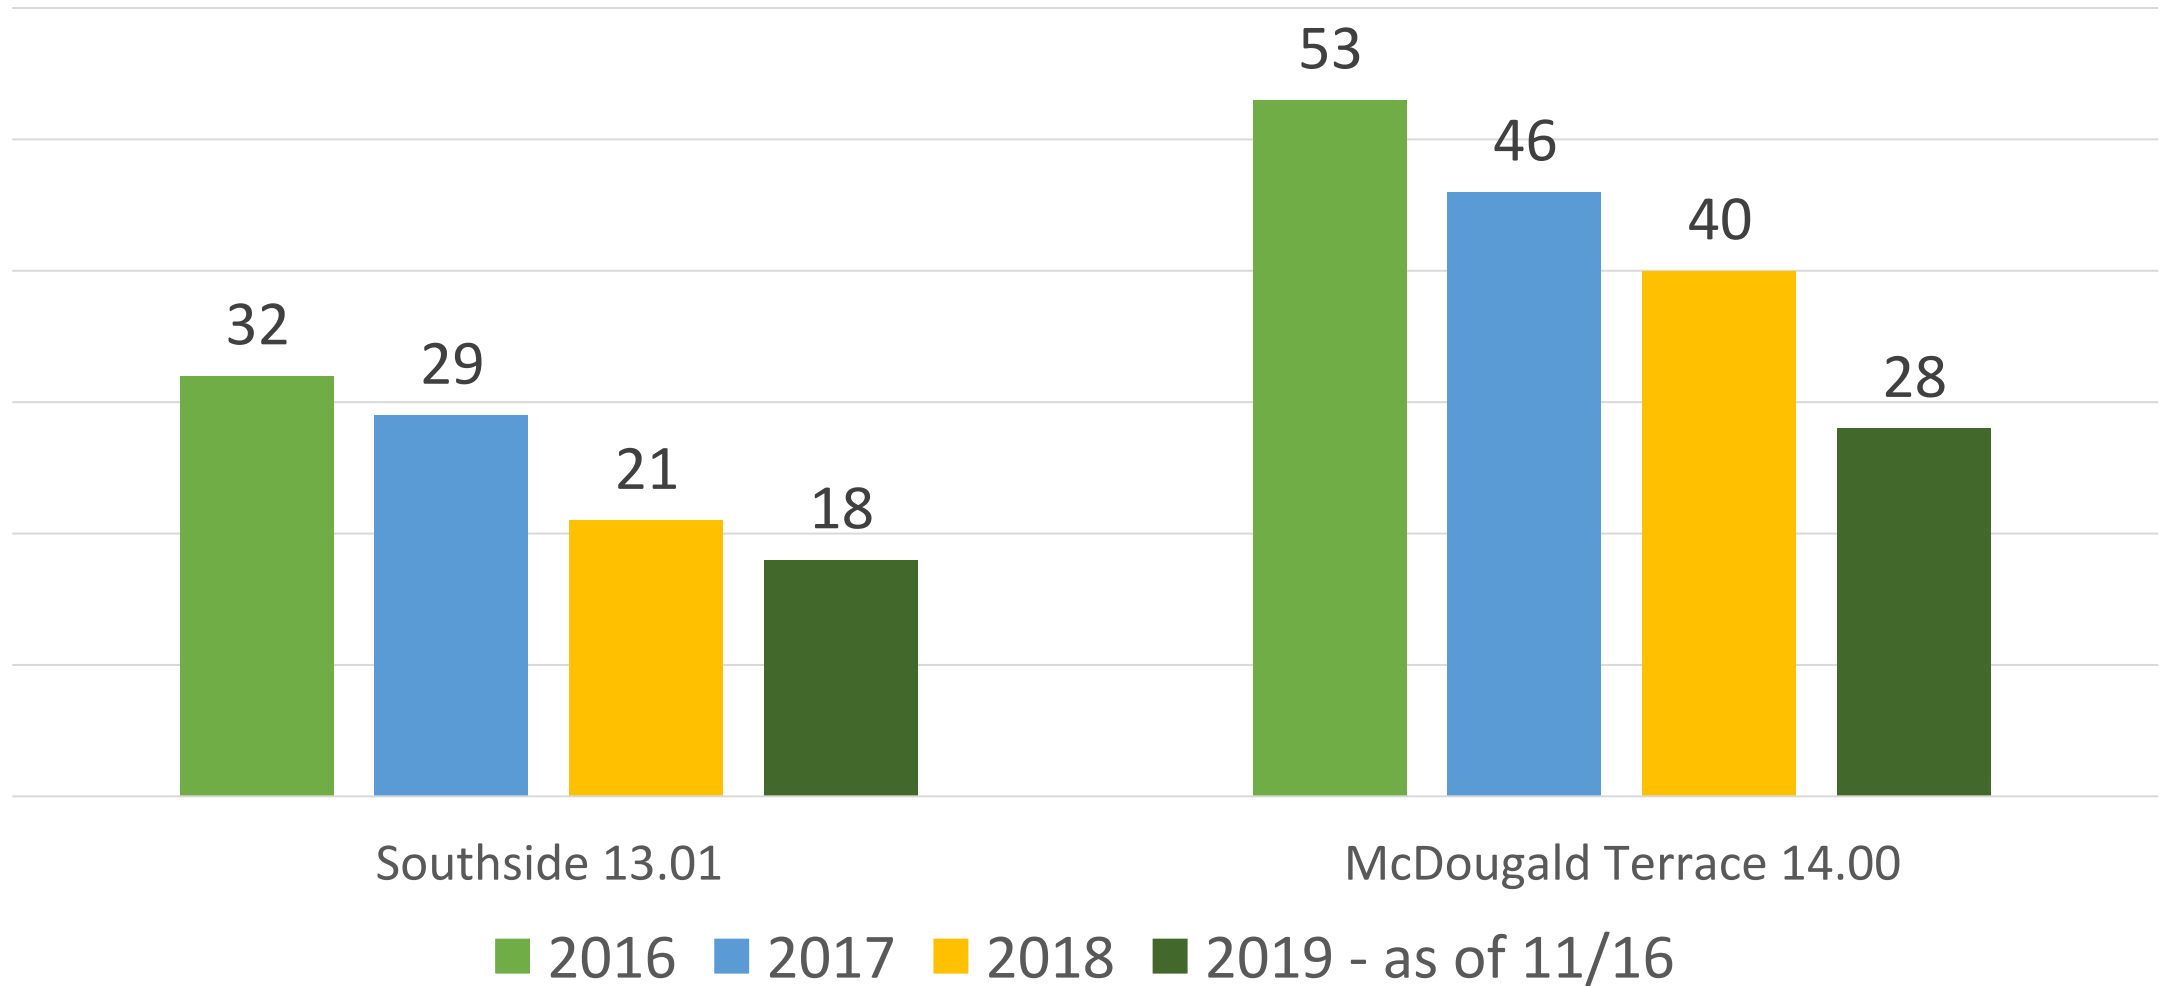

Shooting Incidents in Target Areas

Persons Shot (BCU areas), Jan to Oct by year

Homicides (BCU areas), Jan to Oct by year

Mediations, Jan to Oct by Year

	Jan - Oct 2016	Jan - Oct 2017	Jan - Oct 2018	Jan - Oct 2019
■ 1301	0	20	139	125
■ 1400	0	20	49	56
■ Outside of TA	0	2	24	23